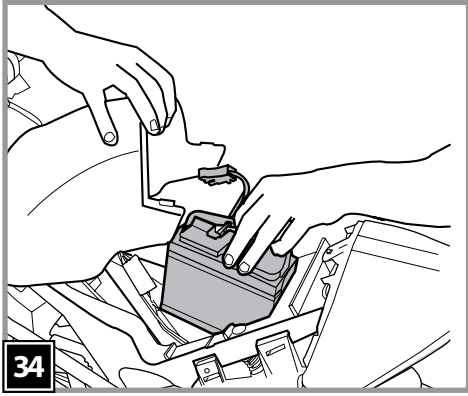

Ducati Motor Holding S.p.A. and Ducati Corse official licensed product.

DUCATI **12V**

DUCATI MONSTER

Model Number IGMC0007

b = blu
bk = nero
r = rosso
w = bianco

b = blue
bk = black
r = red
w = white

b = bleu
bk = noir
r = rouge
w = blanc