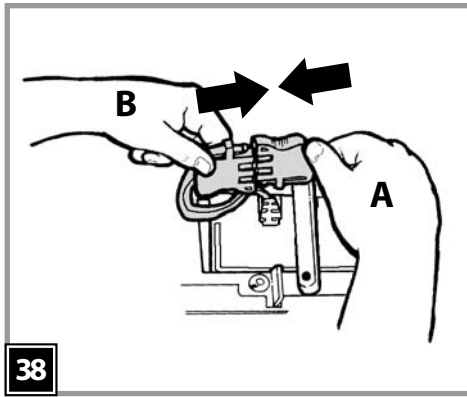

Ducati Motor Holding S.p.A. and Ducati Corse official licensed product.

DUCATI **12V**

DUCATI MONSTER

Model Number IGMC0007

b = blu
bk = nero
r = rosso
w = bianco

b = blue
bk = black
r = red
w = white

b = bleu
bk = noir
r = rouge
w = blanc