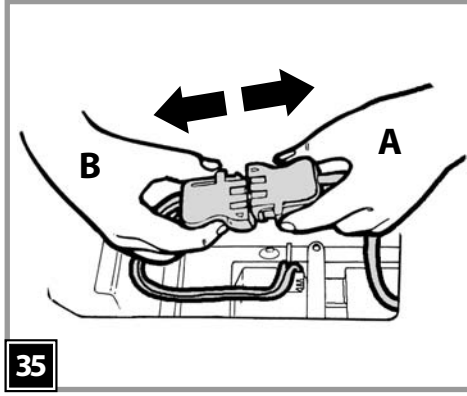

Ducati Motor Holding S.p.A. and Ducati Corse official licensed product.

DUCATI **12V**

DUCATI MONSTER

Model Number IGMC0007

b = blu
bk = nero
r = rosso
w = bianco

b = blue
bk = black
r = red
w = white

b = bleu
bk = noir
r = rouge
w = blanc