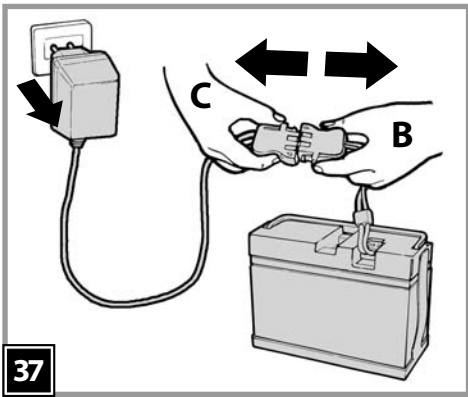

Ducati Motor Holding S.p.A. and Ducati Corse official licensed product.

DUCATI **12V**

DUCATI MONSTER

Model Number IGMC0007

b = blu
bk = nero
r = rosso
w = bianco

b = blue
bk = black
r = red
w = white

b = bleu
bk = noir
r = rouge
w = blanc