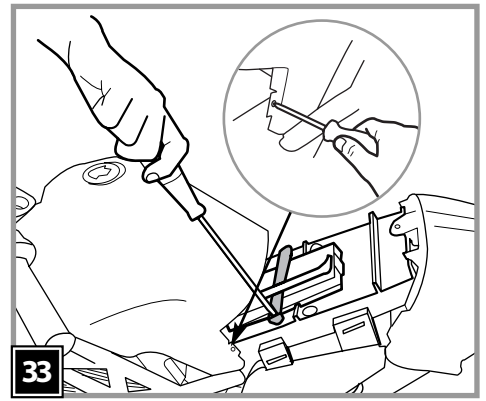

Ducati Motor Holding S.p.A. and Ducati Corse official licensed product.

DUCATI **12V**

DUCATI MONSTER

Model Number IGMC0007

b = blu
bk = nero
r = rosso
w = bianco

b = blue
bk = black
r = red
w = white

b = bleu
bk = noir
r = rouge
w = blanc