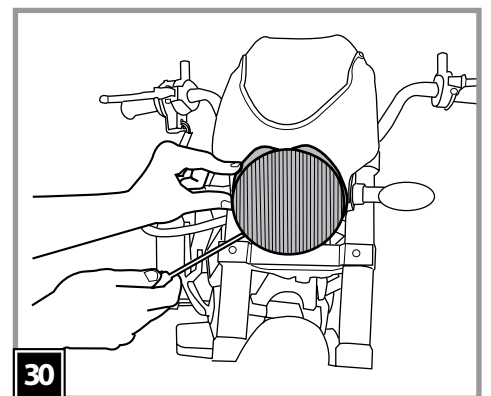

Ducati Motor Holding S.p.A. and Ducati Corse official licensed product.

DUCATI **12V**

DUCATI MONSTER

Model Number IGMC0007

b = blu
bk = nero
r = rosso
w = bianco

b = blue
bk = black
r = red
w = white

b = bleu
bk = noir
r = rouge
w = blanc