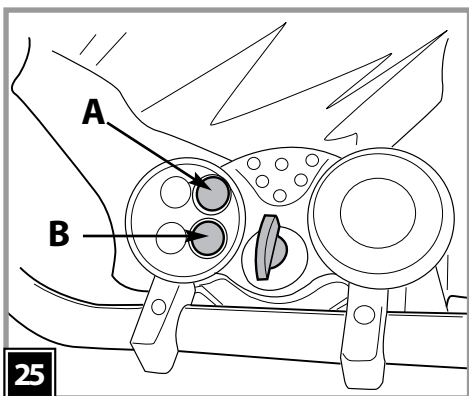

Ducati Motor Holding S.p.A. and Ducati Corse official licensed product.

DUCATI **12V**

DUCATI MONSTER

Model Number IGMC0007

b = blu
bk = nero
r = rosso
w = bianco

b = blue
bk = black
r = red
w = white

b = bleu
bk = noir
r = rouge
w = blanc