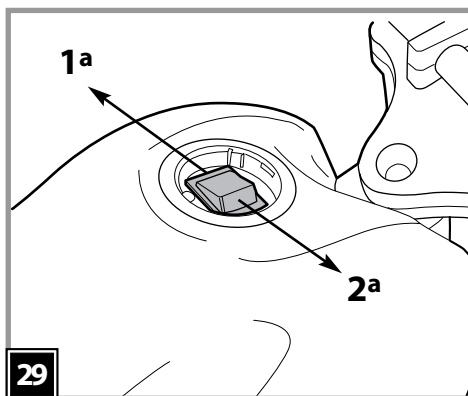

Ducati Motor Holding S.p.A. and Ducati Corse official licensed product.

DUCATI **12V**

DUCATI MONSTER

Model Number IGMC0007

b = blu
bk = nero
r = rosso
w = bianco

b = blue
bk = black
r = red
w = white

b = bleu
bk = noir
r = rouge
w = blanc