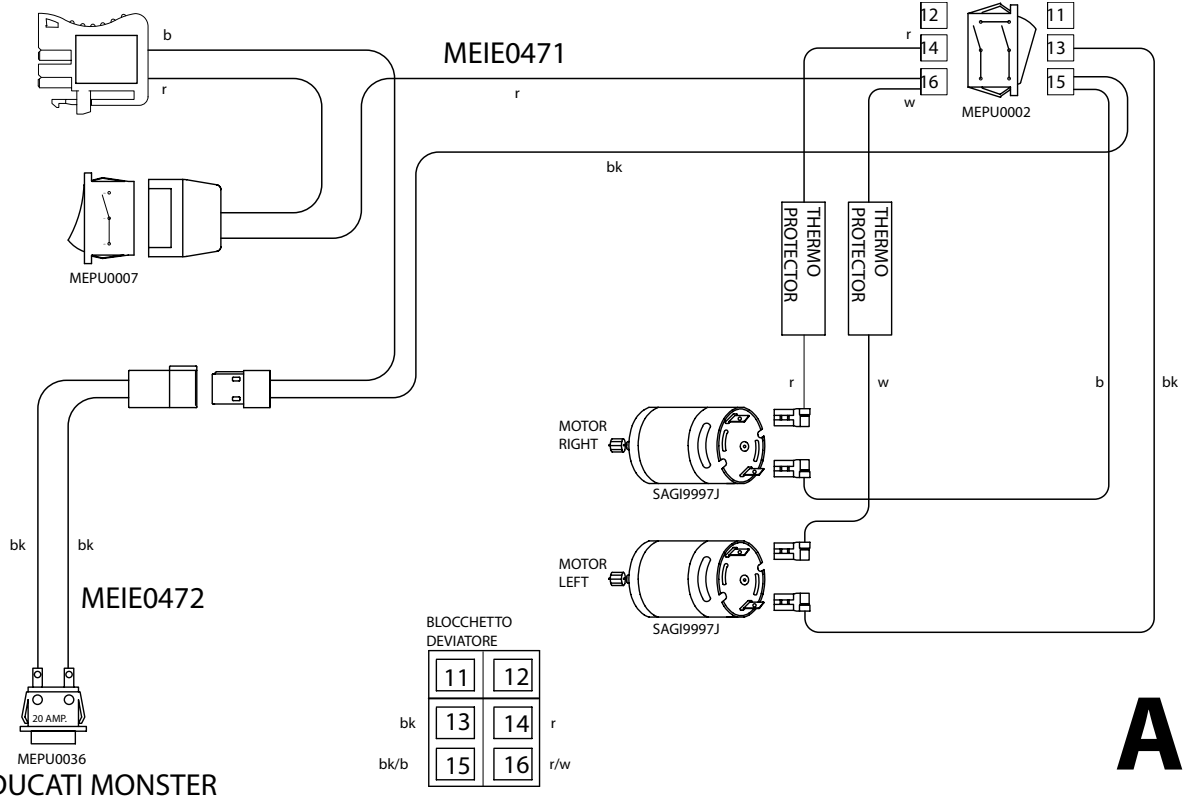

b = blu
bk = nero
r = rosso
w = bianco

b = blue
bk = black
r = red
w = white

b = bleu
bk = noir
r = rouge
w = blanc

b = blau
bk = schwarz
r = rot
w = weiß

b = azul
bk = negro
r = rojo
w = blanco

b = azul
bk = preto
r = vermelho
w = branco

b = moder
bk = črn
r = rdeč
w = bel

أزرق - **b**
أسود - **bk**
أحمر - **r**
أبيض - **w**

b = blå
bk = sort
r = rød
w = hvid

b = sininen
bk = musta
r = punainen
w = valkoinen

b = blå
bk = svart
r = rød
w = hvit

b = blå
bk = svart
r = rød
w = vit

b = mavi
bk = siyah
r = kırmızı
w = beyaz

b = синий
bk = черный
r = красный
w = белый

b = Μπλε
bk = Μαύρο
r = Κόκκινο
w = Άσπρο

solo per europa
only for europe
seulement pour europe
einzig für europa
só para europa
samo za evropa
Kun for Europa
Vain Eurooppaa varten
Bare for Europa
Bara för Europa
Yalnızca Avrupa için
только для Европы
μόνο για την Ευρώπη
لدول أوربا فقط