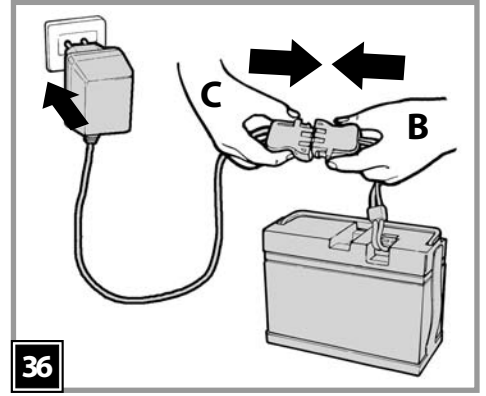

Ducati Motor Holding S.p.A. and Ducati Corse official licensed product.

DUCATI **12V**

DUCATI MONSTER

Model Number IGMC0007

b = blu
bk = nero
r = rosso
w = bianco

b = blue
bk = black
r = red
w = white

b = bleu
bk = noir
r = rouge
w = blanc