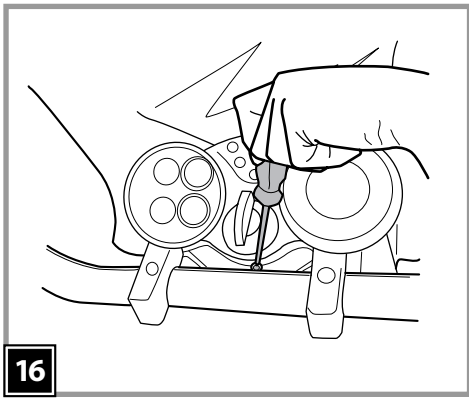

Ducati Motor Holding S.p.A. and Ducati Corse official licensed product.

DUCATI **12V**

DUCATI MONSTER

Model Number IGMC0007

b = blu
bk = nero
r = rosso
w = bianco

b = blue
bk = black
r = red
w = white

b = bleu
bk = noir
r = rouge
w = blanc