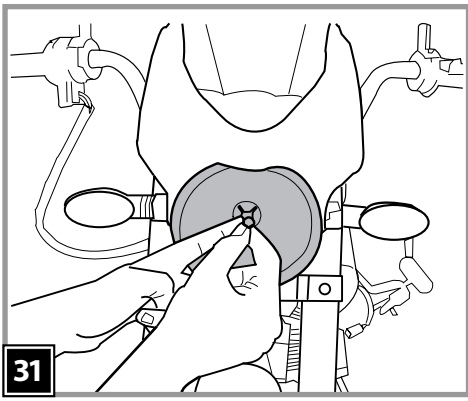

Ducati Motor Holding S.p.A. and Ducati Corse official licensed product.

DUCATI **12V**

DUCATI MONSTER

Model Number IGMC0007

b = blu
bk = nero
r = rosso
w = bianco

b = blue
bk = black
r = red
w = white

b = bleu
bk = noir
r = rouge
w = blanc