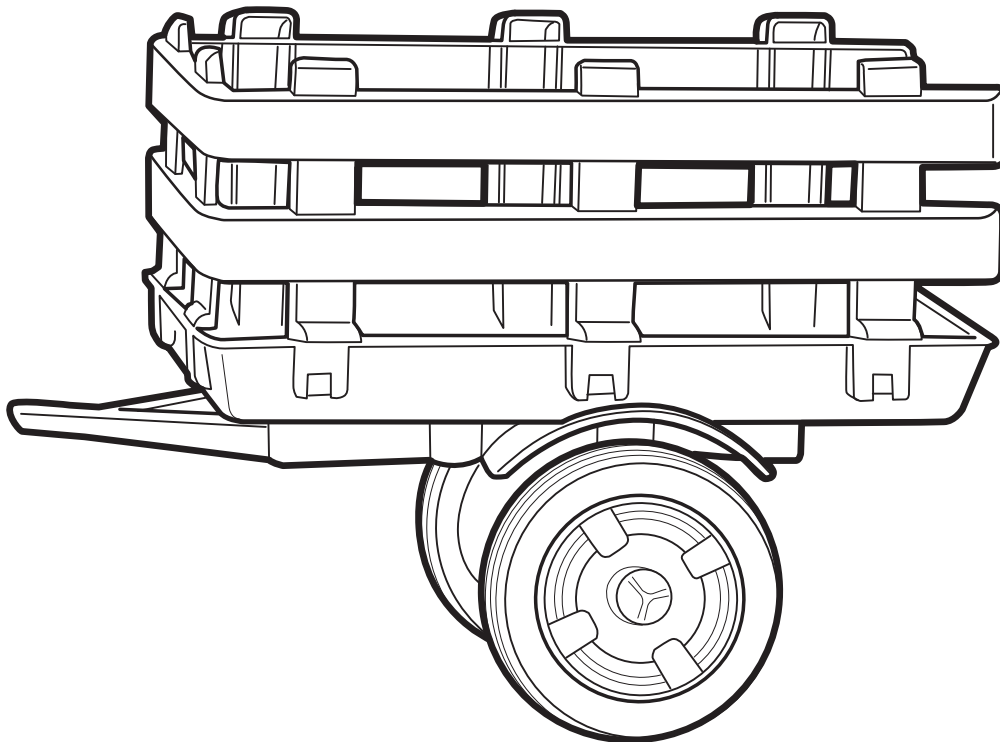

OPTION

John Deere STAKE-SIDE trailer

cod. IGTR094I

JOHN DEERE

LICENSED PRODUCT

Peg-Pérego

made in italy

USO E MANUTENZIONE **IT**

USE AND CARE **EN**

UTILISATION ET ENTRETIEN **FR**

GEBRAUCH UND WARTUNG **DE**

EMPLEO Y MANUTENCION **ES**

USO E MANUTENÇÃO **PT**

UPORABA IN VZDRŽEVANJE **SL**

BRUGSANVISNING **DA**

KÄYTTÖOHJE **FI**

BRUKSANVISNING **NO**

BRUKSANVISNING **SV**

GEBRUIK EN ONDERHOUD **NL**

KULLANIM VE BAKIM **TR**

ЭКСПЛУАТАЦИЯ И УХОД **RU**

ΧΡΗΣΗ ΚΑΙ ΣΥΝΤΗΡΗΣΗ **EL**

الاستخدام و الصيانة **AR**

FI00150IG200